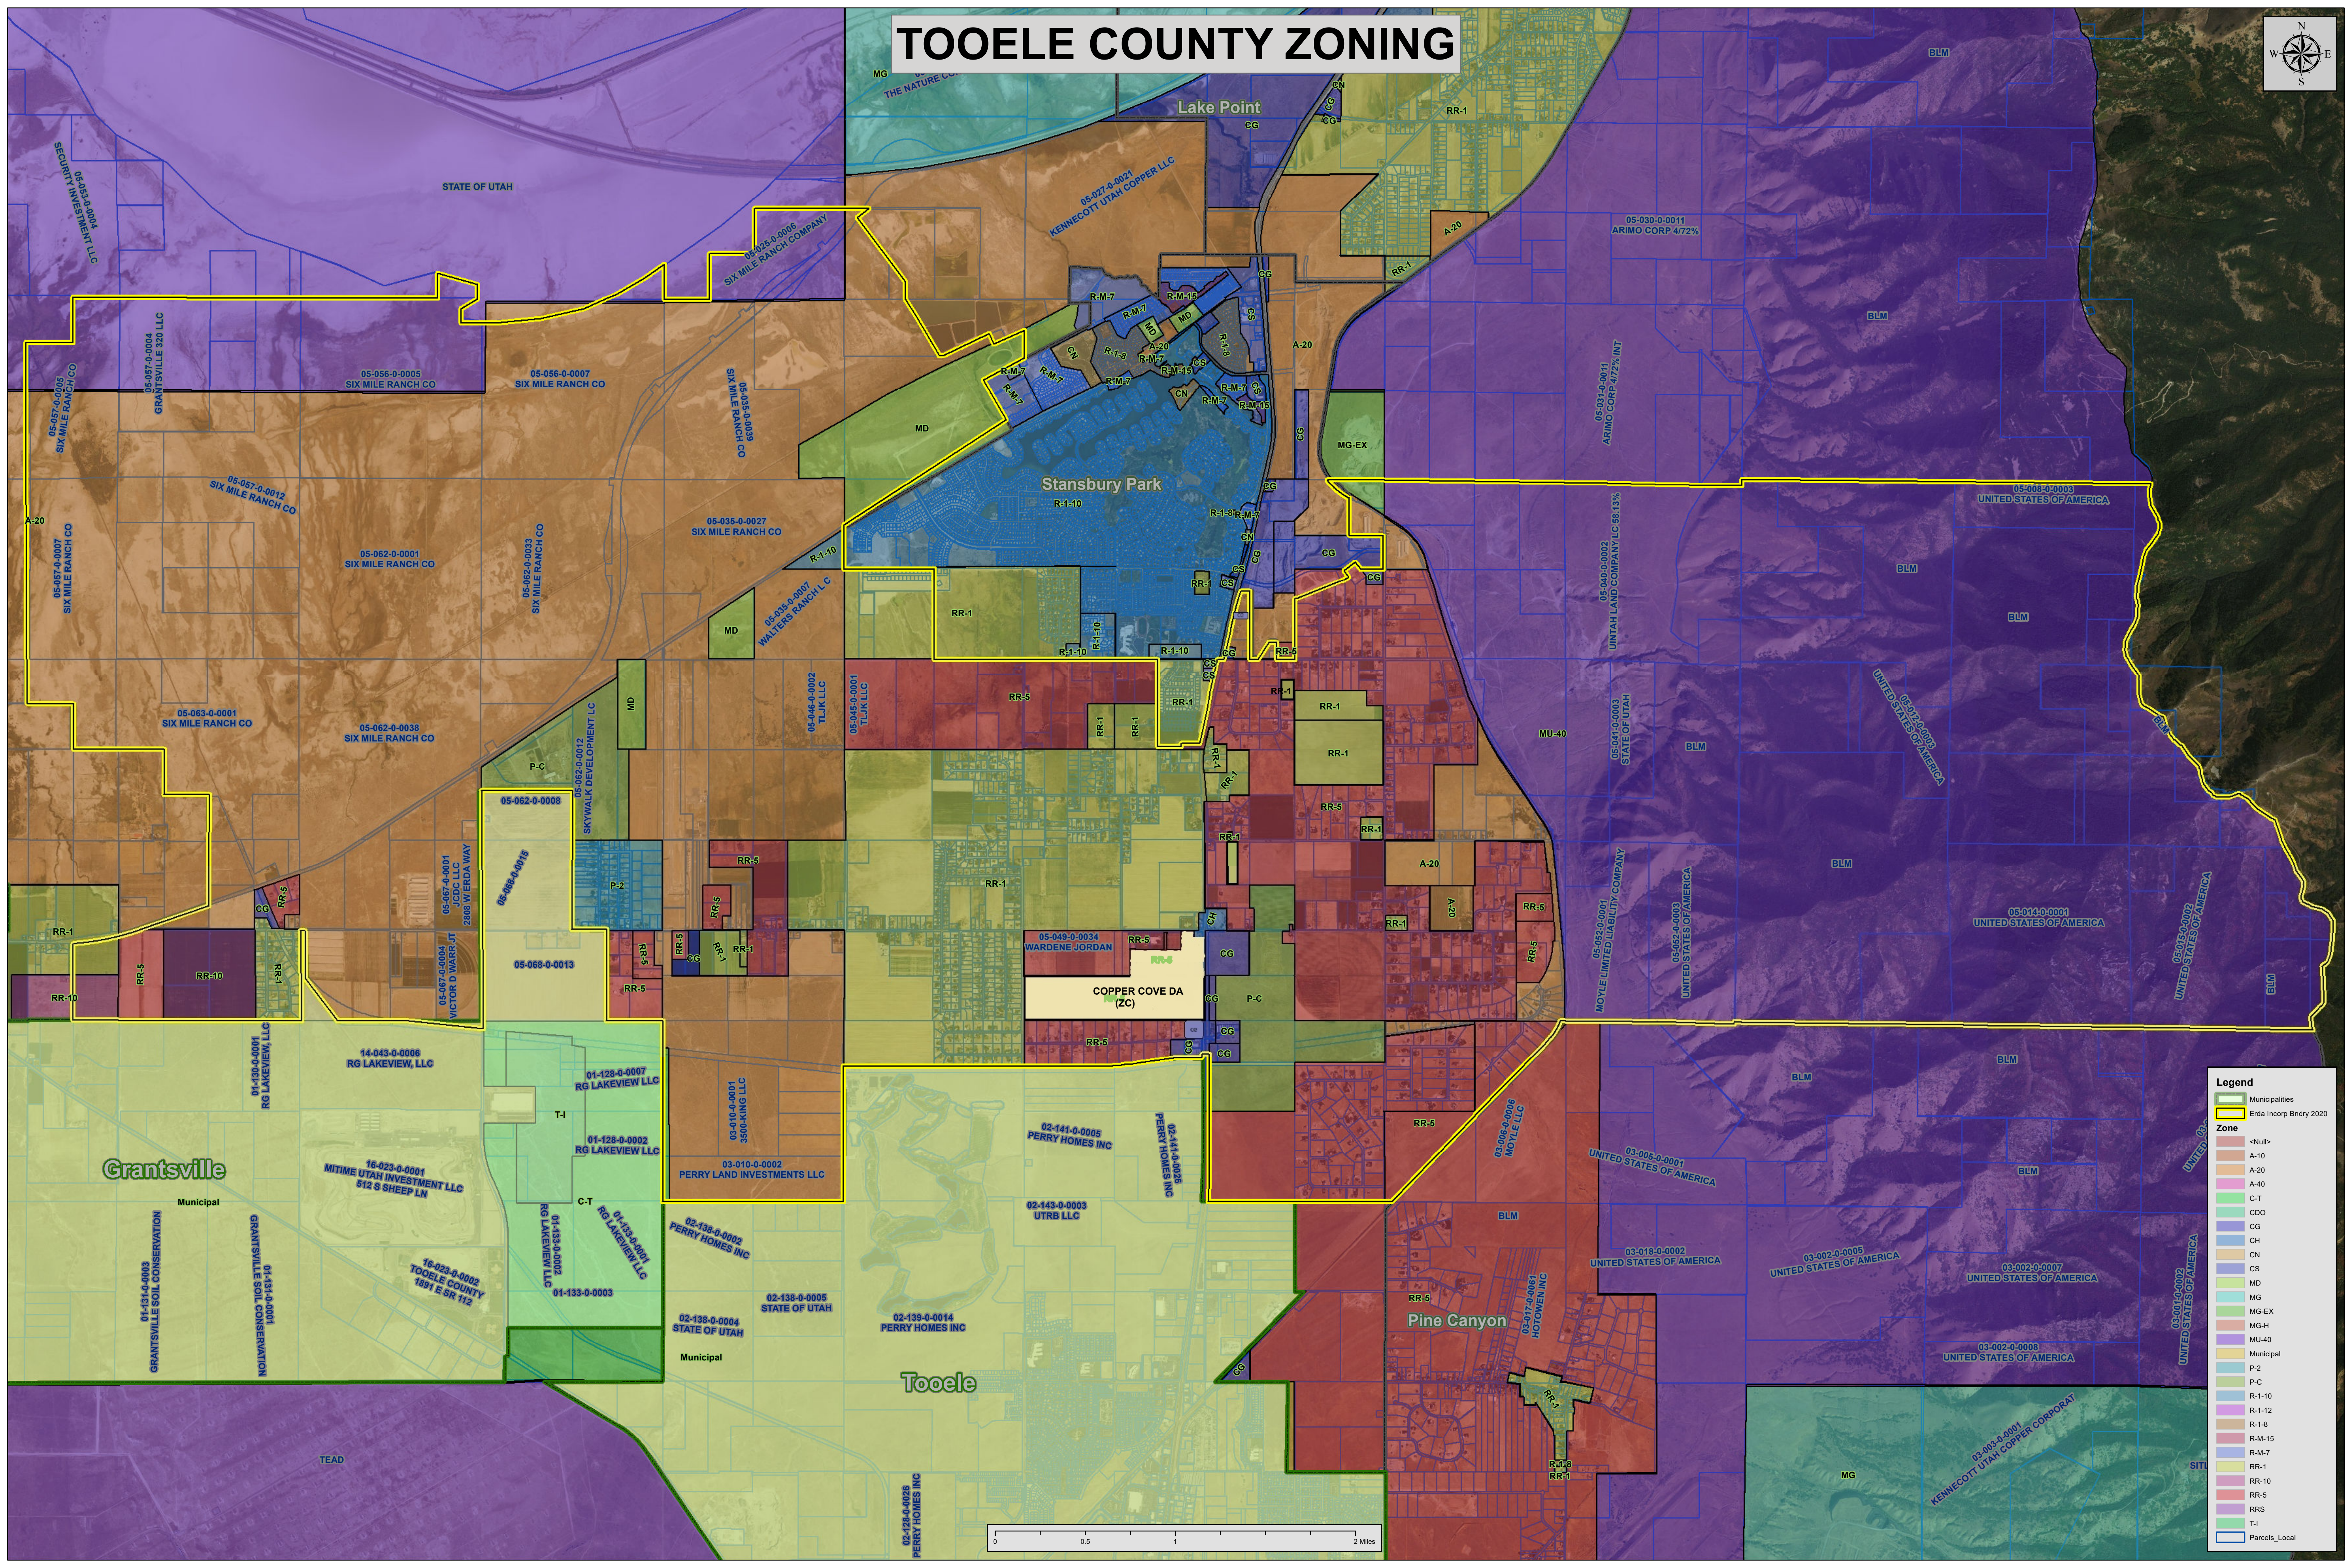

# TOOELE COUNTY ZONING

Legend	
	Municipalities
	Erida Incorp Bndry 2020
Zone	
	<Null>
	A-10
	A-20
	A-40
	C-T
	CDO
	CG
	CH
	CN
	CS
	MD
	MG
	MG-EX
	MG-H
	MU-40
	Municipal
	P-2
	P-C
	R-1-10
	R-1-12
	R-1-8
	R-M-15
	R-M-7
	RR-1
	RR-10
	RR-5
	RRS
	T-1
	Parcels_Local